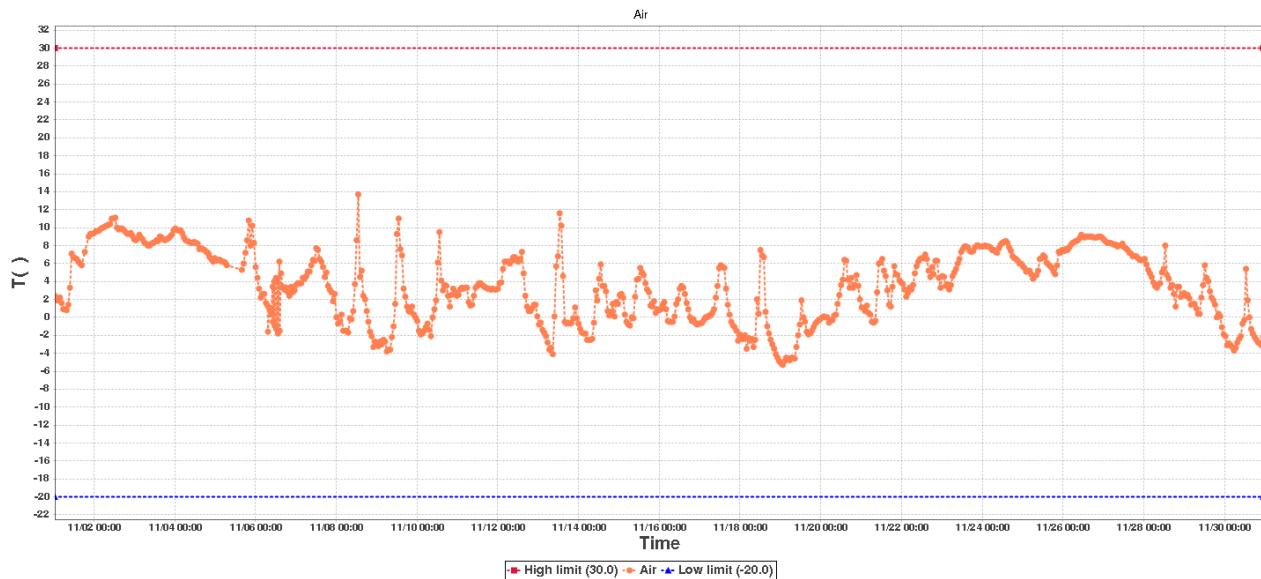

File Generated: 2019/12/01 16:35:43

Ground Prob-2 Data Log

Device Information

Device ID:	02849871144083001802	Device SUB-ID:	0
Device Name:	Ground Prob-2	Device Model:	RCW-600WiFi

Description:

Hours to monitor: 719.0

GP 1000mmSummary

High limit:	30.0	Start Time:	2019/11/01 00:39:55(GMT+00:00)
Low limit:	-20.0	End Time:	2019/11/30 23:01:16(GMT+00:00)
Max:	8.9	Data Points:	706
Min:	5.5		
Average:	7.1		

AirSummary

High limit:	30.0	Start Time:	2019/11/01 00:39:55(GMT+00:00)
Low limit:	-20.0	End Time:	2019/11/30 23:01:16(GMT+00:00)
Max:	13.7	Data Points:	706
Min:	-5.3		
Average:	3.5		