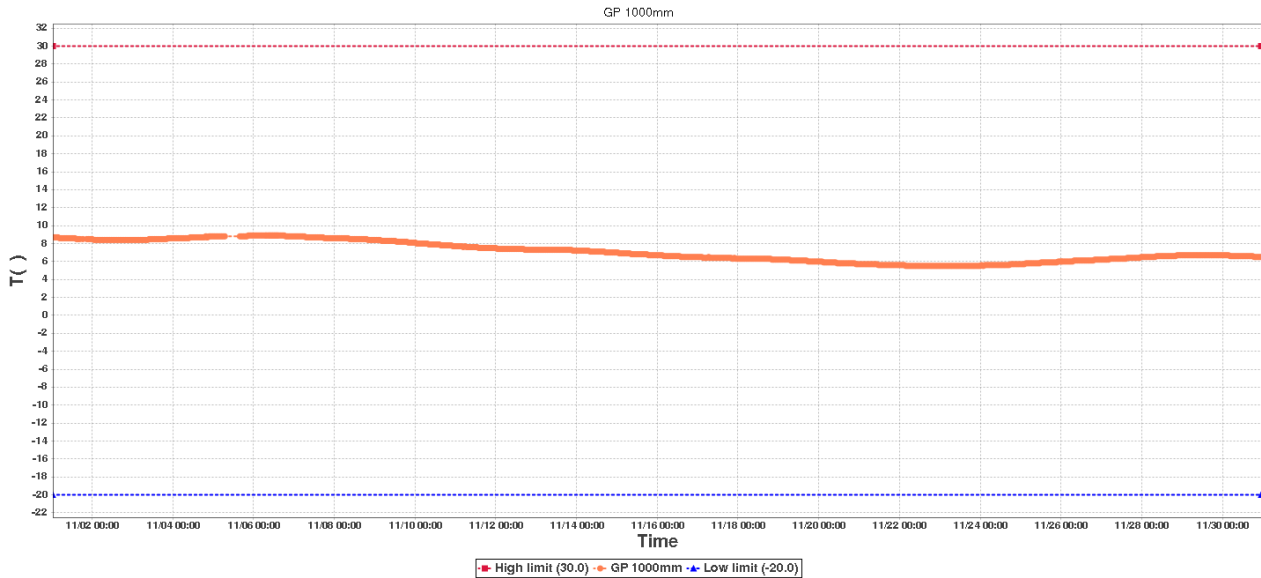

File Generated: 2019/12/01 16:35:43

Ground Prob-2 Data Log

Device Information

Device ID:	02849871144083001802	Device SUB-ID:	0
Device Name:	Ground Prob-2	Device Model:	RCW-600WiFi

Description:

Hours to monitor: 719.0

GP 1000mmSummary

High limit:	30.0	Start Time:	2019/11/01 00:39:55(GMT+00:00)
Low limit:	-20.0	End Time:	2019/11/30 23:01:16(GMT+00:00)
Max:	8.9	Data Points:	706
Min:	5.5		
Average:	7.1		

AirSummary

High limit:	30.0	Start Time:	2019/11/01 00:39:55(GMT+00:00)
Low limit:	-20.0	End Time:	2019/11/30 23:01:16(GMT+00:00)
Max:	13.7	Data Points:	706
Min:	-5.3		
Average:	3.5		